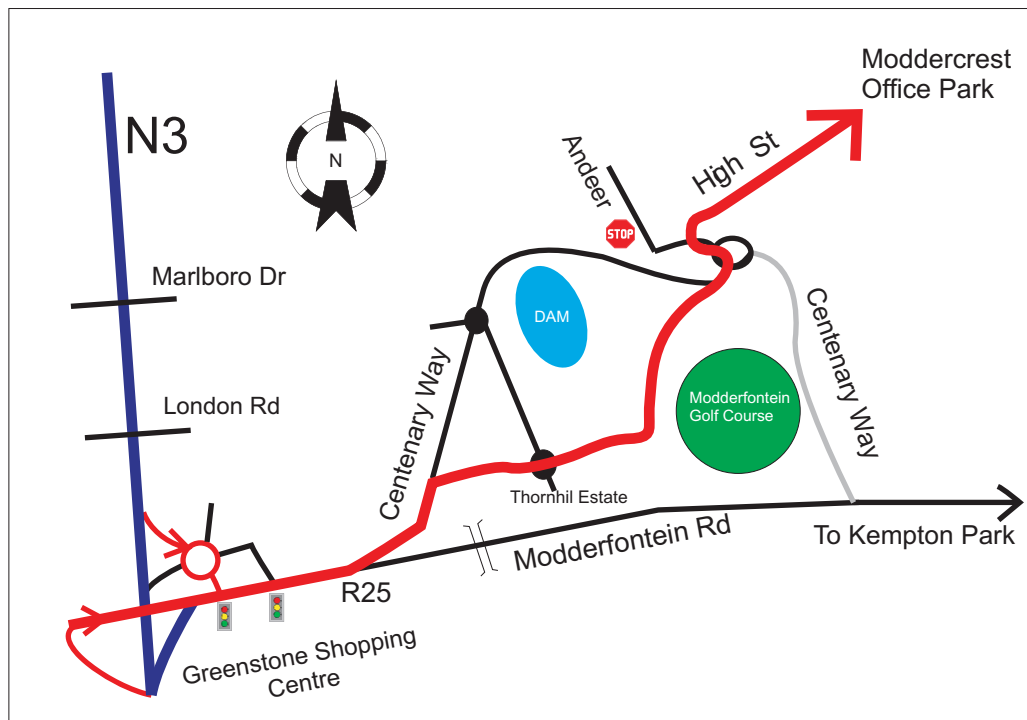

www.cardtech.co.za

Trading Hours

Monday - Thursday 8am - 4:30pm
 Friday 8am - 4pm

Dispatch Hours

Monday - Thursday 8am - 4:30pm
 Friday 8am - 3pm

Heading **North** on **N3**, take the R25 **Modderfontein Rd** and go **right** at the traffic lights into **Modderfontein Road** towards **Kempton Park**.

Or

Heading **South** on the **N3**, take the R25 **Edenvale, (Modderfontein Rd)**. Enter the traffic circle with big "stonehenge" rocks and take the **Kempton Park slip-road (3rd exit)**. **Left** at robots into the **R25 Modderfontein Road**.

Then:

- ▶ Go **past Greenstone shopping centre** on right. Pass Toyota on cnr.
- ▶ Take the **slip road left** AFTER the robots (AMG on left) . This becomes Centenary way.
- ▶ Take **2nd rd right** towards Modderfontein Golf course. Pass straight through traffic circle at entrance to Thornhill Estate. Note sharp left turn. Then head uphill to traffic circle.
- ▶ Take **1st exit left**.
- ▶ Then 150m turn **right into HIGH ST**. (There's a sign pointing to Moddercrest Office Park)
- ▶ Continue up High Street to the main gate, **Moddercrest Gate**
- ▶ Straight through first traffic circle then **1st left**.
- ▶ **Continue to CTS house on your left**.

CTS GPS co-ordinates
 26° 05.435 S - 28° 09.804 E