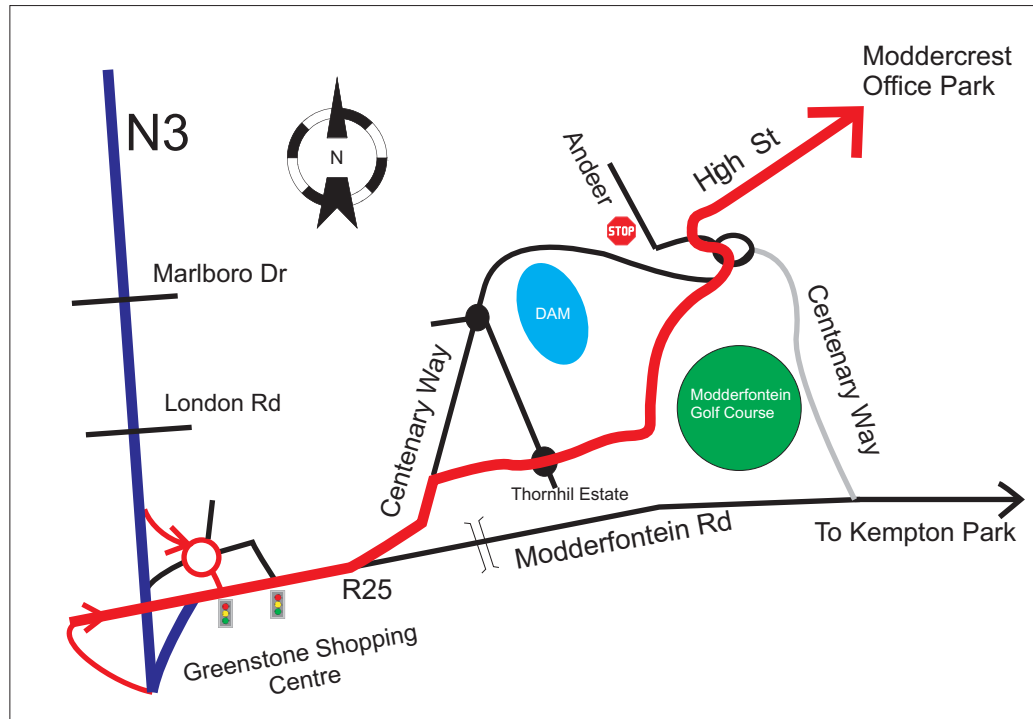

www.cardtech.co.za

Trading Hours

Monday - Thursday 8am - 4:30pm
Friday 8am - 4pm

Dispatch Hours

Monday - Thursday 8am - 4:30pm
Friday 8am - 3pm

Heading **North** on **N3**, take the R25 **Modderfontein Rd** and go **right** at the traffic lights into **Modderfontein Road** towards **Kempton Park**.

Or

Heading **South** on the **N3**, take the R25 **Edenvale, (Modderfontein Rd)**. Enter the traffic circle with big "stonehenge" rocks and take the **Kempton Park slip-road (3rd exit)**. **Left** at robots into the **R25 Modderfontein Road**.

Then:

- ▶ Go **past Greenstone shopping centre** on right. Pass Toyota on cnr.
- ▶ Take the **slip road left** AFTER the robots (AMG on left) . This becomes **Centenary way**.
- ▶ Take **2nd rd right** towards **Modderfontein Golf course**. Pass straight through traffic circle at entrance to **Thornhill Estate**. Note sharp left turn. Then head uphill to traffic circle.
- ▶ Take **1st exit left**.
- ▶ Then 150m turn **right into HIGH ST.** (There's a sign pointing to **Moddercrest Office Park**)
- ▶ Continue up High Street to the main gate, **Moddercrest Gate**
- ▶ Straight through first traffic circle then **1st left**.
- ▶ **Continue to CTS house on your left.**

CTS GPS co-ordinates

26 Degrees 09.053 South and
28 Degrees 16.332 East.